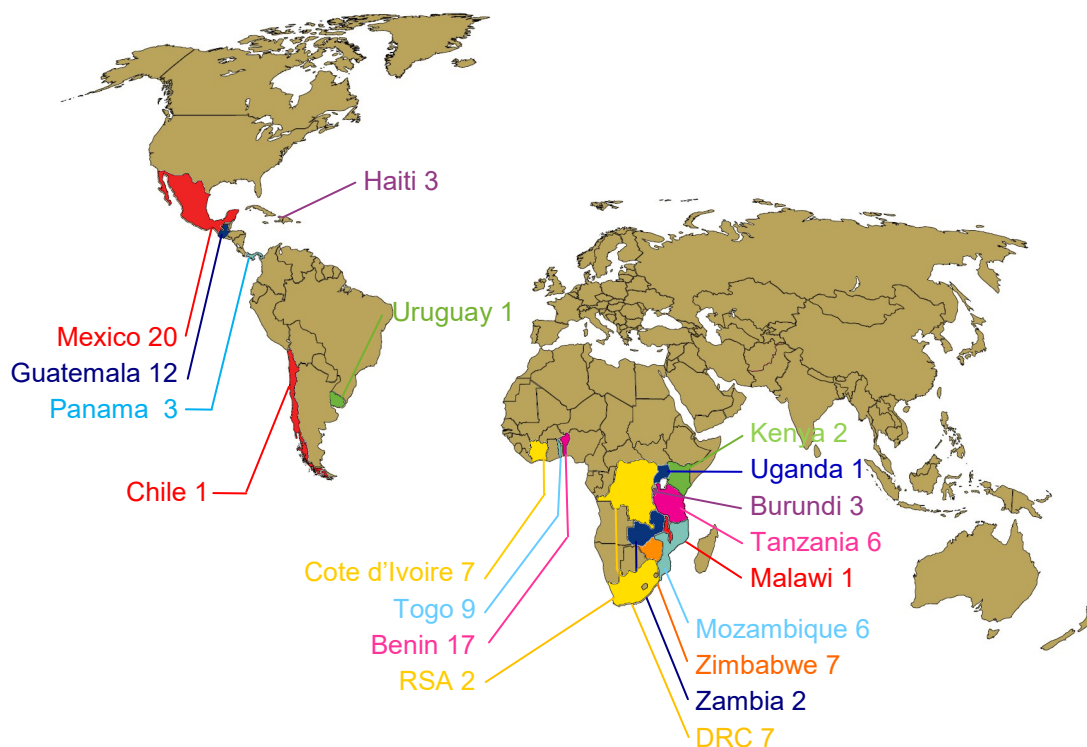

## Go Experience the Harvest!

A Ministry Trip is self-led by your local church, small group, class or business. It is comprised of **7-10 people** who join together to **fund and deliver equipment** directly to a JESUS Film team of nationals who are committed to reaching their country for Christ. Trips include **working hand-in-hand** with a JESUS Film team **on the field** and may include helping with a JESUS Film showing, equipment set up, handing out invitations, praying during the show, outreach, VBS, compassionate ministries, etc. Activities and needs vary by country. **Select a destination** from the list below.

Deliver Equipment

Engage in Ministry

Work with JF Teams

JESUS Film Showing

Leave Results to God!

## Help national workers around the world reach the lost with God's love!

Ministry teams use projection equipment to reach the lost and help start new churches. Equipment is needed to re-equip existing teams and to start new teams. Below are the regions and corresponding countries with number of needed equipment sets. Countries **underlined>** are in **urgent** need of equipment. *For more information visit [www.JFHP.org/MinistryTrips](http://www.JFHP.org/MinistryTrips).*